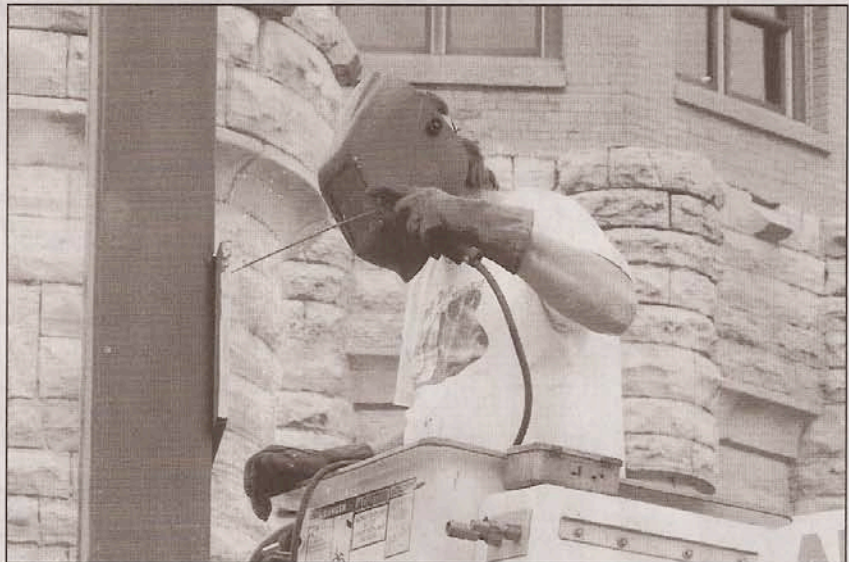

Friday, June 12, 2009
Herald News

COME ON IN

Angelo Alex (above), from Artistic Sign, raises the sign over the entrance to the closed Joliet Correctional Center and Cory Condon (right) welds the mounting brackets Tuesday. The sign — which reads “Old Joliet Prison” — welcomes visitors to the new entrance of the new park and tourist stop next to the former prison.